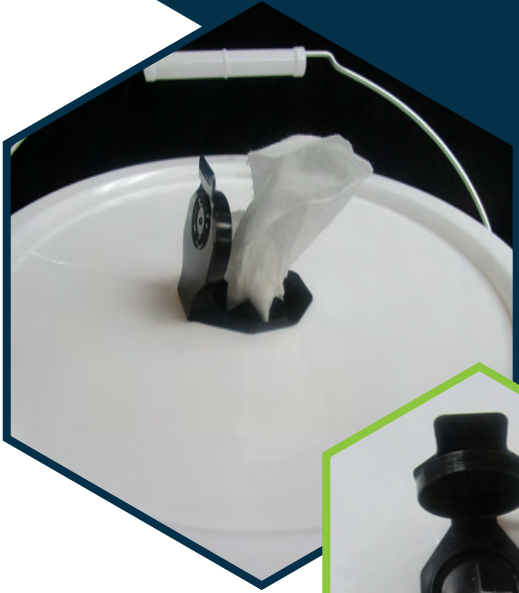

# DIY EZ WIPES

Multipurpose Durable Wipe System

**DIY**  
**ADD YOUR OWN SOLUTION!**

- EASY AS 1 - 2 - 3**
- 1. BUY OUR SYSTEM**
  - 2. ADD YOUR SOLUTION**
  - 3. SELL TO CUSTOMERS & YOU MAKE MONEY**

**WEIGHT:**  
3.15 LBS.  
**DIMENSIONS:**  
10" X 10" X 10"

**8" X 8" Durable & Versatile Wipes**  
**Perforated Wipes for Easy, Tear-Off Use**  
**Sheets Absorb Any Solution**  
**Heavy Duty Non-Woven Cloth**

**Contents: Lid, Bucket, Roll of Wipes**

**SOLD INDIVIDUALLY  
OR BY THE PALLET**

**Secure Locking Lid Maintains Cleanliness of Interior Wipes and Solution**

**Integrated Ergonomic Easy-Carry Handle For Maximum Portability**

**Resealable Opening Included to Dispense Wipes**

**High Strength & Lightweight Design**