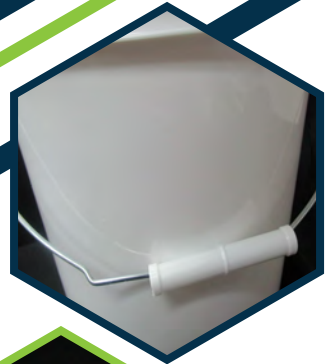

# DIY EZ WIPES

Multipurpose Durable Wipe System

**DIY**  
**ADD YOUR OWN SOLUTION!**

- EASY AS 1 - 2 - 3**
- 1. BUY OUR SYSTEM**
  - 2. ADD YOUR SOLUTION**
  - 3. SELL TO CUSTOMERS & YOU MAKE MONEY**

**WEIGHT:**  
3.15 LBS.  
**DIMENSIONS:**  
10" X 10" X 10"

**8" X 8" Durable & Versatile Wipes**  
**Perforated Wipes for Easy, Tear-Off Use**  
**Sheets Absorb Any Solution**  
**Heavy Duty Non-Woven Cloth**

**Contents: Lid, Bucket, Roll of Wipes**

**SOLD INDIVIDUALLY  
OR BY THE PALLET**

**Secure Locking Lid Maintains Cleanliness of Interior Wipes and Solution**

**Integrated Ergonomic Easy-Carry Handle For Maximum Portability**

**Resealable Opening Included to Dispense Wipes**

**High Strength & Lightweight Design**