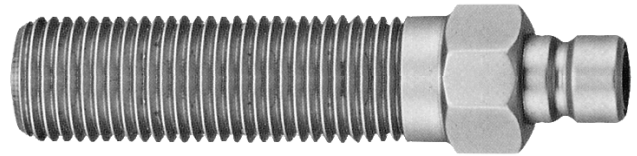

Extended Brass Plugs

Designed to eliminate the installation problems of soldering, welding, etc. of connector plugs to steel pipe nipples. Once installed, the advantages of flush mounted mold connector plugs are many. Sealing surfaces of plugs are protected, while handling and storage of the mold is made easier.

- Length Adjustments are Easy With A Pre-cut Thread System
- 1-piece Construction for Fast Assembly, Positive Removal
- Available in Brass, Stainless, or Plated Steel
- Compatible with All Major Mold Connection Systems
- End Threads Tapered for Standard NPT Pipe Assembly

Length Adjustments & Installation

1. When special length adjustments are required, simply cut piece to length and chamfer end.

2. Turn into standard pipe threading die to re-taper threads.

3. At assembly, the tapered brass threads provide a dependable leak-proof seal. With one-piece construction, removability is always guaranteed.

EXTENSION SERIES	"A"	"B"
250	3/4"	1"
251	7/8"	1 1/4"
252	1"	1 1/2"
253	1 1/8"	1 1/2"
350	1"	1 1/4"
351	1"	1 1/4"
352	1"	1 1/2"
353	1 1/8"	1 1/2"
354	1 1/2"	1 3/4"
553	1 3/8"	1 5/8"
554	1 1/2"	1 3/4"

Extended Brass Plugs