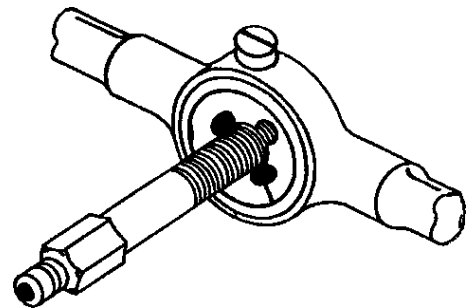

Extended Brass Plugs

Designed to eliminate the installation problems of soldering, welding, etc. of connector plugs to steel pipe nipples. Once installed, the advantages of flush mounted mold connector plugs are many. Sealing surfaces of plugs are protected, while handling and storage of the mold is made easier.

- Length Adjustments are Easy With A Pre-cut Thread System
- 1-piece Construction for Fast Assembly, Positive Removal
- Available in Brass, Stainless, or Plated Steel
- Compatible with All Major Mold Connection Systems
- End Threads Tapered for Standard NPT Pipe Assembly

Length Adjustments & Installation

1. When special length adjustments are required, simply cut piece to length and chamfer end.

2. Turn into standard pipe threading die to re-taper threads.

3. At assembly, the tapered brass threads provide a dependable leak-proof seal. With one-piece construction, removability is always guaranteed.