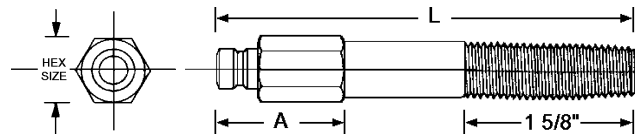

Extended Brass Plugs

Designed to eliminate the installation problems of soldering, welding, etc. of connector plugs to steel pipe nipples. Once installed, the advantages of flush mounted mold connector plugs are many. Sealing surfaces of plugs are protected, while handling and storage of the mold is made easier.

- Length Adjustments are Easy With A Pre-cut Thread System
- 1-piece Construction for Fast Assembly, Positive Removal
- Available in Brass, Stainless, or Plated Steel
- Compatible with All Major Mold Connection Systems
- End Threads Tapered for Standard NPT Pipe Assembly

Length Adjustments & Installation

1. When special length adjustments are required, simply cut piece to length and chamfer end.

2. Turn into standard pipe threading die to re-taper threads.

3. At assembly, the tapered brass threads provide a dependable leak-proof seal. With one-piece construction, removability is always guaranteed.

500 Series

1/2" Hole (Actual Size)

PART NO.	"L"	HEX SIZE	"A"	PRICE EACH
1/16" Pipe Size				
<i>Available on request.</i>				
1/8" Pipe Size				
<i>Available on request.</i>				
1/4" Pipe Size				
<i>Available on request.</i>				
3/8" Pipe Size				
PSE-553X2.5	2½"	13/16"	1½"	\$3.65
PSE-553X4	4"	13/16"	1¾"	\$4.15
PSE-553X5.5	5½"	13/16"	1¾"	\$5.05
PSE-553X7	7"	13/16"	1¾"	\$6.15
PSE-553X8.5	8½"	13/16"	1¾"	\$7.35
PSE-553X10	10"	13/16"	1¾"	\$8.65
PSE-553X11.5	11½"	13/16"	1¾"	\$9.90
PSE-553X13	13"	13/16"	1¾"	\$11.05
1/2" Pipe Size				
PSE-554X2.5	2½"	7/8"	1½"	\$4.20
PSE-554X4	4"	7/8"	1½"	\$4.85
PSE-554X5.5	5½"	7/8"	1½"	\$5.95
PSE-554X7	7"	7/8"	1½"	\$7.30
PSE-554X8.5	8½"	7/8"	1½"	\$8.70
PSE-554X10	10"	7/8"	1½"	\$10.35
PSE-554X11.5	11½"	7/8"	1½"	\$11.80
PSE-554X13	13"	7/8"	1½"	\$13.45