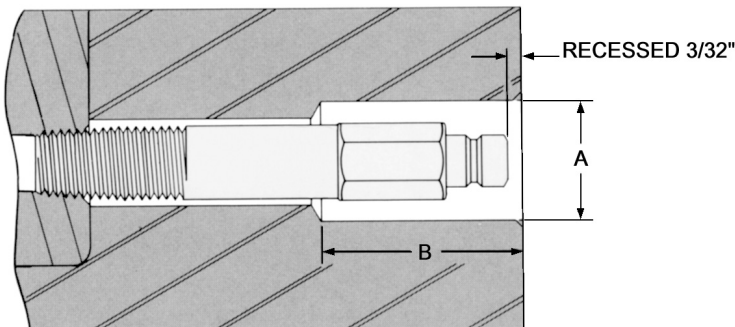

- Length Adjustments are Easy With A Pre-cut Thread System
- 1-piece Construction for Fast Assembly, Positive Removal
- Available in Brass, Stainless, or Plated Steel
- Compatible with All Major Mold Connection Systems
- End Threads Tapered for Standard NPT Pipe Assembly

Length Adjustments & Installation

1. When special length adjustments are required, simply cut piece to length and chamfer end.

2. Turn into standard pipe threading die to re-taper threads.

3. At assembly, the tapered brass threads provide a dependable leak-proof seal. With one-piece construction, removability is always guaranteed.

EXTENSION SERIES	"A"	"B"
250	3/4"	1"
251	7/8"	1 1/4"
252	1"	1 1/2"
253	1 1/8"	1 1/2"
350	1"	1 1/4"
351	1"	1 1/4"
352	1"	1 1/2"
353	1 1/8"	1 1/2"
354	1 1/2"	1 3/4"
553	1 3/8"	1 5/8"
554	1 1/2"	1 3/4"

Extended Brass Plugs

200 Series

1/4" Hole (Actual Size)

PART NO.	"L"	HEX SIZE	"A"	PRICE EACH
1/16" Pipe Size				
PSE-250X2.5	2½"	3/8"	11/16"	\$2.55
PSE-250X4	4"	3/8"	13/16"	\$3.15
PSE-250X5.5	5½"	3/8"	13/16"	\$3.75
PSE-250X7	7"	3/8"	13/16"	\$4.25
1/8" Pipe Size				
PSE-251X2.5	2½"	7/16"	11/16"	\$1.95
PSE-251X4	4"	7/16"	1"	\$2.35
PSE-251X5.5	5½"	7/16"	1"	\$3.20
PSE-251X7	7"	7/16"	1"	\$3.65
PSE-251X8.5	8½"	7/16"	1"	\$4.45
PSE-251X10	10"	7/16"	1"	\$5.15
PSE-251X11.5	11½"	7/16"	1"	\$6.70
PSE-251X13	13"	7/16"	1"	\$8.05
1/4" Pipe Size				
PSE-252X2.5	2½"	9/16"	7/8"	\$2.15
PSE-252X4	4"	9/16"	1¼"	\$2.65
PSE-252X5.5	5½"	9/16"	1¼"	\$3.55
PSE-252X7	7"	9/16"	1¼"	\$4.35
PSE-252X8.5	8½"	9/16"	1¼"	\$5.25
PSE-252X10	10"	9/16"	1¼"	\$5.85
PSE-252X11.5	11½"	9/16"	1¼"	\$6.65
PSE-252X13	13"	9/16"	1¼"	\$7.75
3/8" Pipe Size				
PSE-253X2.5	2½"	11/16"	1"	\$3.30
PSE-253X4	4"	11/16"	1¼"	\$3.80
PSE-253X5.5	5½"	11/16"	1¼"	\$4.60
PSE-253X7	7"	11/16"	1¼"	\$5.55
PSE-253X8.5	8½"	11/16"	1¼"	\$6.55
PSE-253X10	10"	11/16"	1¼"	\$7.45
PSE-253X11.5	11½"	11/16"	1¼"	\$8.55
PSE-253X13	13"	11/16"	1¼"	\$9.45
1/2" Pipe Size				
<i>Available on request.</i>				