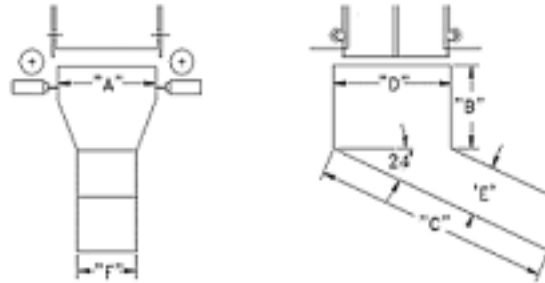

In-Line Mold Chutes

MODEL NO.	MOLD WIDTH "A"	CLEARANCE HEIGHT "B"	CHUTE LENGTH "C"	MOLD OPEN "D"	CHUTE HEIGHT "E"	CHUTE WIDTH "F"	PRICE
IMC-20	8" (20cm)	6" (15cm)	20" (51cm)	8" (20cm)	4" (10cm)	6" (15cm)	$175.00
IMC-25	10" (25cm)	6" (15cm)	22" (56cm)	10" (25cm)	5" (13cm)	7" (18cm)	$175.00
IMC-30	12" (30cm)	6" (15cm)	25" (63cm)	12" (30cm)	6" (15cm)	8" (20cm)	$182.00
IMC-35	14" (35cm)	7.2" (18cm)	27" (68cm)	14" (35cm)	6" (15cm)	8" (20cm)	$188.00
IMC-40	16" (40cm)	8.4" (21cm)	29" (74cm)	16" (40cm)	7" (18cm)	9" (23cm)	$195.00
IMC-45	18" (45cm)	8.4" (21cm)	31" (79cm)	18" (45cm)	8" (20cm)	10" (25cm)	$215.00
IMC-50	20" (50cm)	9.3" (24cm)	33" (84cm)	20" (50cm)	8" (20cm)	10" (25cm)	$229.00
IMC-55	22" (55cm)	10.5" (27cm)	35" (89cm)	22" (55cm)	9" (23cm)	11" (28cm)	$235.00
IMC-60	24" (60cm)	11.8" (30cm)	37" (94cm)	24" (60cm)	9" (23cm)	12" (30cm)	$241.00
IMC-65	26" (65cm)	12" (30cm)	39" (99cm)	26" (65cm)	9" (23cm)	12" (30cm)	$249.00
IMC-70	28" (70cm)	13" (33cm)	41" (104cm)	28" (70cm)	9" (23cm)	12" (30cm)	$262.00
IMC-75	30" (75cm)	13" (33cm)	43" (109cm)	30" (75cm)	9.5" (24cm)	12.5" (32cm)	$268.00
IMC-80	31.5" (80cm)	14" (35cm)	45" (114cm)	31.5" (80cm)	9.5" (24cm)	12.5" (32cm)	$276.00
IMC-85	33.5" (85cm)	14" (35cm)	47" (119cm)	33.5" (85cm)	10" (25cm)	13" (34cm)	$285.00
IMC-90	35.5" (90cm)	14.5" (37cm)	49" (124cm)	35.5" (90cm)	10" (25cm)	13" (34cm)	$300.00
IMC-95	37.5" (95cm)	14.5" (37cm)	51" (129cm)	37.5" (95cm)	10" (25cm)	13" (34cm)	$308.00
IMC-100	39" (100cm)	15.5" (39cm)	53" (134cm)	39" (100cm)	11" (28cm)	14" (35cm)	$318.00
IMC-105	41" (105cm)	15.5" (39cm)	55" (139cm)	41" (105cm)	11" (28cm)	14" (35cm)	$328.00