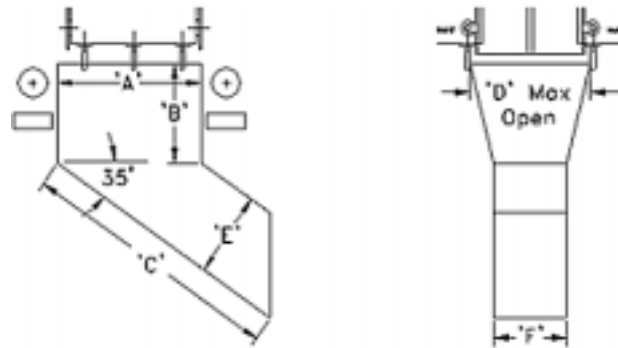

Mold Chutes

Right Angle Mold Chutes

MODEL NO.	MOLD WIDTH "A"	CLEARANCE HEIGHT "B"	CHUTE LENGTH "C"	MOLD OPEN "D"	CHUTE HEIGHT "E"	CHUTE WIDTH "F"	PRICE
RMC-20	8" (20cm)	6" (15cm)	18" (45cm)	8" (20cm)	4" (10cm)	5" (12cm)	$175.00
RMC-25	10" (25cm)	8" (20cm)	24" (60cm)	8" (25cm)	5" (13cm)	6" (15cm)	$175.00
RMC-30	12" (30cm)	9" (23cm)	28" (70cm)	10" (25cm)	6" (15cm)	7" (18cm)	$182.00
RMC-35	14" (35cm)	10" (25cm)	28.5" (71cm)	10" (25cm)	6" (15cm)	7" (18cm)	$188.00
RMC-40	16" (40cm)	10" (25cm)	31" (79cm)	12" (30cm)	7" (18cm)	8" (20cm)	$195.00
RMC-45	18" (45cm)	10" (25cm)	33" (83cm)	14" (35cm)	8" (20cm)	8" (20cm)	$215.00
RMC-50	20" (50cm)	11" (28cm)	35" (89cm)	14" (35cm)	8" (20cm)	8" (25cm)	$229.00
RMC-55	22" (55cm)	12" (30cm)	38" (96cm)	16" (40cm)	8" (20cm)	9" (23cm)	$235.00
RMC-60	24" (60cm)	14" (35cm)	40" (101cm)	18" (45cm)	9" (23cm)	10" (23cm)	$241.00
RMC-65	26" (65cm)	14" (35cm)	42" (107cm)	18" (45cm)	9" (23cm)	10" (23cm)	$249.00
RMC-70	28" (70cm)	14" (35cm)	45" (114cm)	18" (45cm)	9" (23cm)	10" (23cm)	$262.00
RMC-75	30" (75cm)	16" (40cm)	47" (119cm)	20" (50cm)	10" (25cm)	11" (28cm)	$268.00
RMC-80	32" (80cm)	16" (40cm)	49" (125cm)	20" (50cm)	10" (25cm)	11" (28cm)	$276.00
RMC-85	34" (85cm)	16" (40cm)	52" (132cm)	22" (55cm)	11" (27cm)	12" (30cm)	$285.00
RMC-90	36" (90cm)	18" (45cm)	54" (138cm)	22" (55cm)	11" (27cm)	12" (30cm)	$300.00
RMC-95	37.5" (95cm)	18" (45cm)	56" (142cm)	23.5" (60cm)	11" (27cm)	12" (30cm)	$308.00
RMC-100	39" (100cm)	18" (45cm)	58" (147cm)	23.5" (60cm)	11.5" (29cm)	12.5" (32cm)	$318.00
RMC-105	41" (105cm)	19.5" (50cm)	60" (152cm)	25.5" (65cm)	11.5" (29cm)	12.5" (32cm)	$328.00