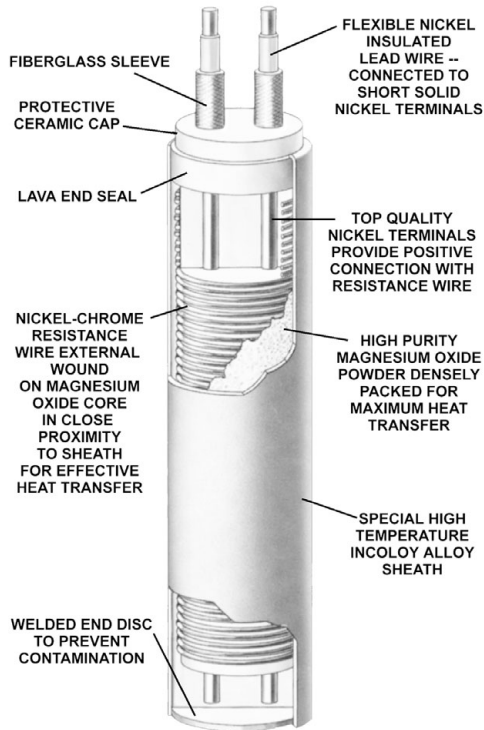

Hi-Temperature Quality Cartridge Heaters for Excellent Heat Transfer Efficiency

FEATURES:

- Longer Heater Life
- Internal Temperatures to 1600°F
- Optimum Performance
- Standard Sizes and Ratings
- Special Hi-Temp Alloy Sheath Material
- Choice of Voltage 120V or 240V (Other Voltages on Request)

Many sizes and constructions in stock!

TYPE & LEAD LENGTH SPECIFICATIONS

(See following page for descriptions of each termination type available.)

Type AH cartridges are available with the following terminations:

AA, GS, FC, 9S, FR, and SC.

Type AF cartridges are available with the following terminations:

AA, GS, FC, SP, BD, 9S, FR, GG, AL, and SC.

Type AG cartridges are available with the following terminations:

AA, GS, FC, SP, BD, GG, AL, 9S, FR, 9R, RA, 9A, SB, LB, BB, and SC.

Type GG cartridges are only available with 10" flexible leads.