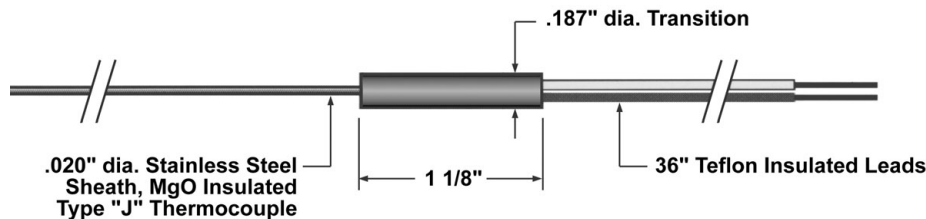

With Replaceable Thermocouple

Not Just for Runnerless Anymore...
For many years the replaceable MgO insulated thermocouple has been a feature of bushings, torpedoes, Sensitwin® and integrally heated nozzles. These are all components unique to our runnerless systems.

A miniature stainless steel tube thermowell is swagged into the heater assembly; a .020" diameter stainless steel sheathed MgO insulated "J" type thermocouple is inserted into the thermowell.

Less Downtime