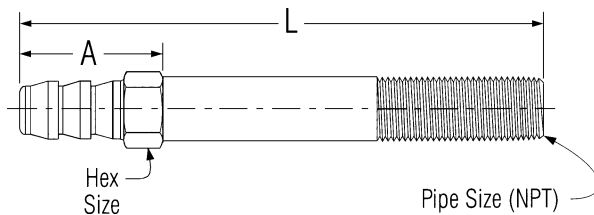

90° BARB ELBOW	PART NO.	HOSE I.D.	NPT	PRICE EACH		
				1-49	50+	
	MALE PIPE THREAD	90BBE14X18	1/4"	1/8	\$1.08	\$1.04
		90BBE14X14	1/4"	1/4	\$1.48	\$1.43
		90BBE14X38	1/4"	3/8	\$1.85	\$1.79
		90BBE516X18	5/16"	1/8	\$1.33	\$1.28
		90BBE516X14	5/16"	1/4	\$1.40	\$1.35
		90BBE516X38	5/16"	3/8	\$2.09	\$2.02
		90BBE38X18	3/8"	1/8	\$1.19	\$1.15
		90BBE38X14	3/8"	1/4	\$1.43	\$1.38
		90BBE38X38	3/8"	3/8	\$1.71	\$1.65
		90BBE38X12	3/8"	1/2	\$1.84	\$1.77
		90BBE12X14	1/2"	1/4	\$1.73	\$1.67
		90BBE12X38	1/2"	3/8	\$2.10	\$2.02
		90BBE12X12	1/2"	1/2	\$2.79	\$2.69

PART NO.	HOSE I.D.	PIPE SIZE (NPT)	HEX SIZE	"A"	OVERALL LENGTH "L"						
					2½"	4"	5½"	7"	8½"	10"	11½"
EB14-1-__*	1/4"	1/16	3/8"	1 1/8"	CALL FOR PRICING						
EB14-2-__*	1/4"	1/8	7/16"	1 1/8"							
EB38-2-__*	3/8"	1/8	1/2"	1 1/4"							
EB38-4-__*	3/8"	1/4	9/16"	1 3/8"							
EB50-4-__*	1/2"	1/4	5/8"	1 1/2"							
EB50-6-__*	1/2"	3/8	11/16"	1 1/2"							
EB50-8-__*	1/2"	1/2	7/8"	1 5/8"							
EB75-8-__*	3/4"	1/2	7/8"	2 1/8"							